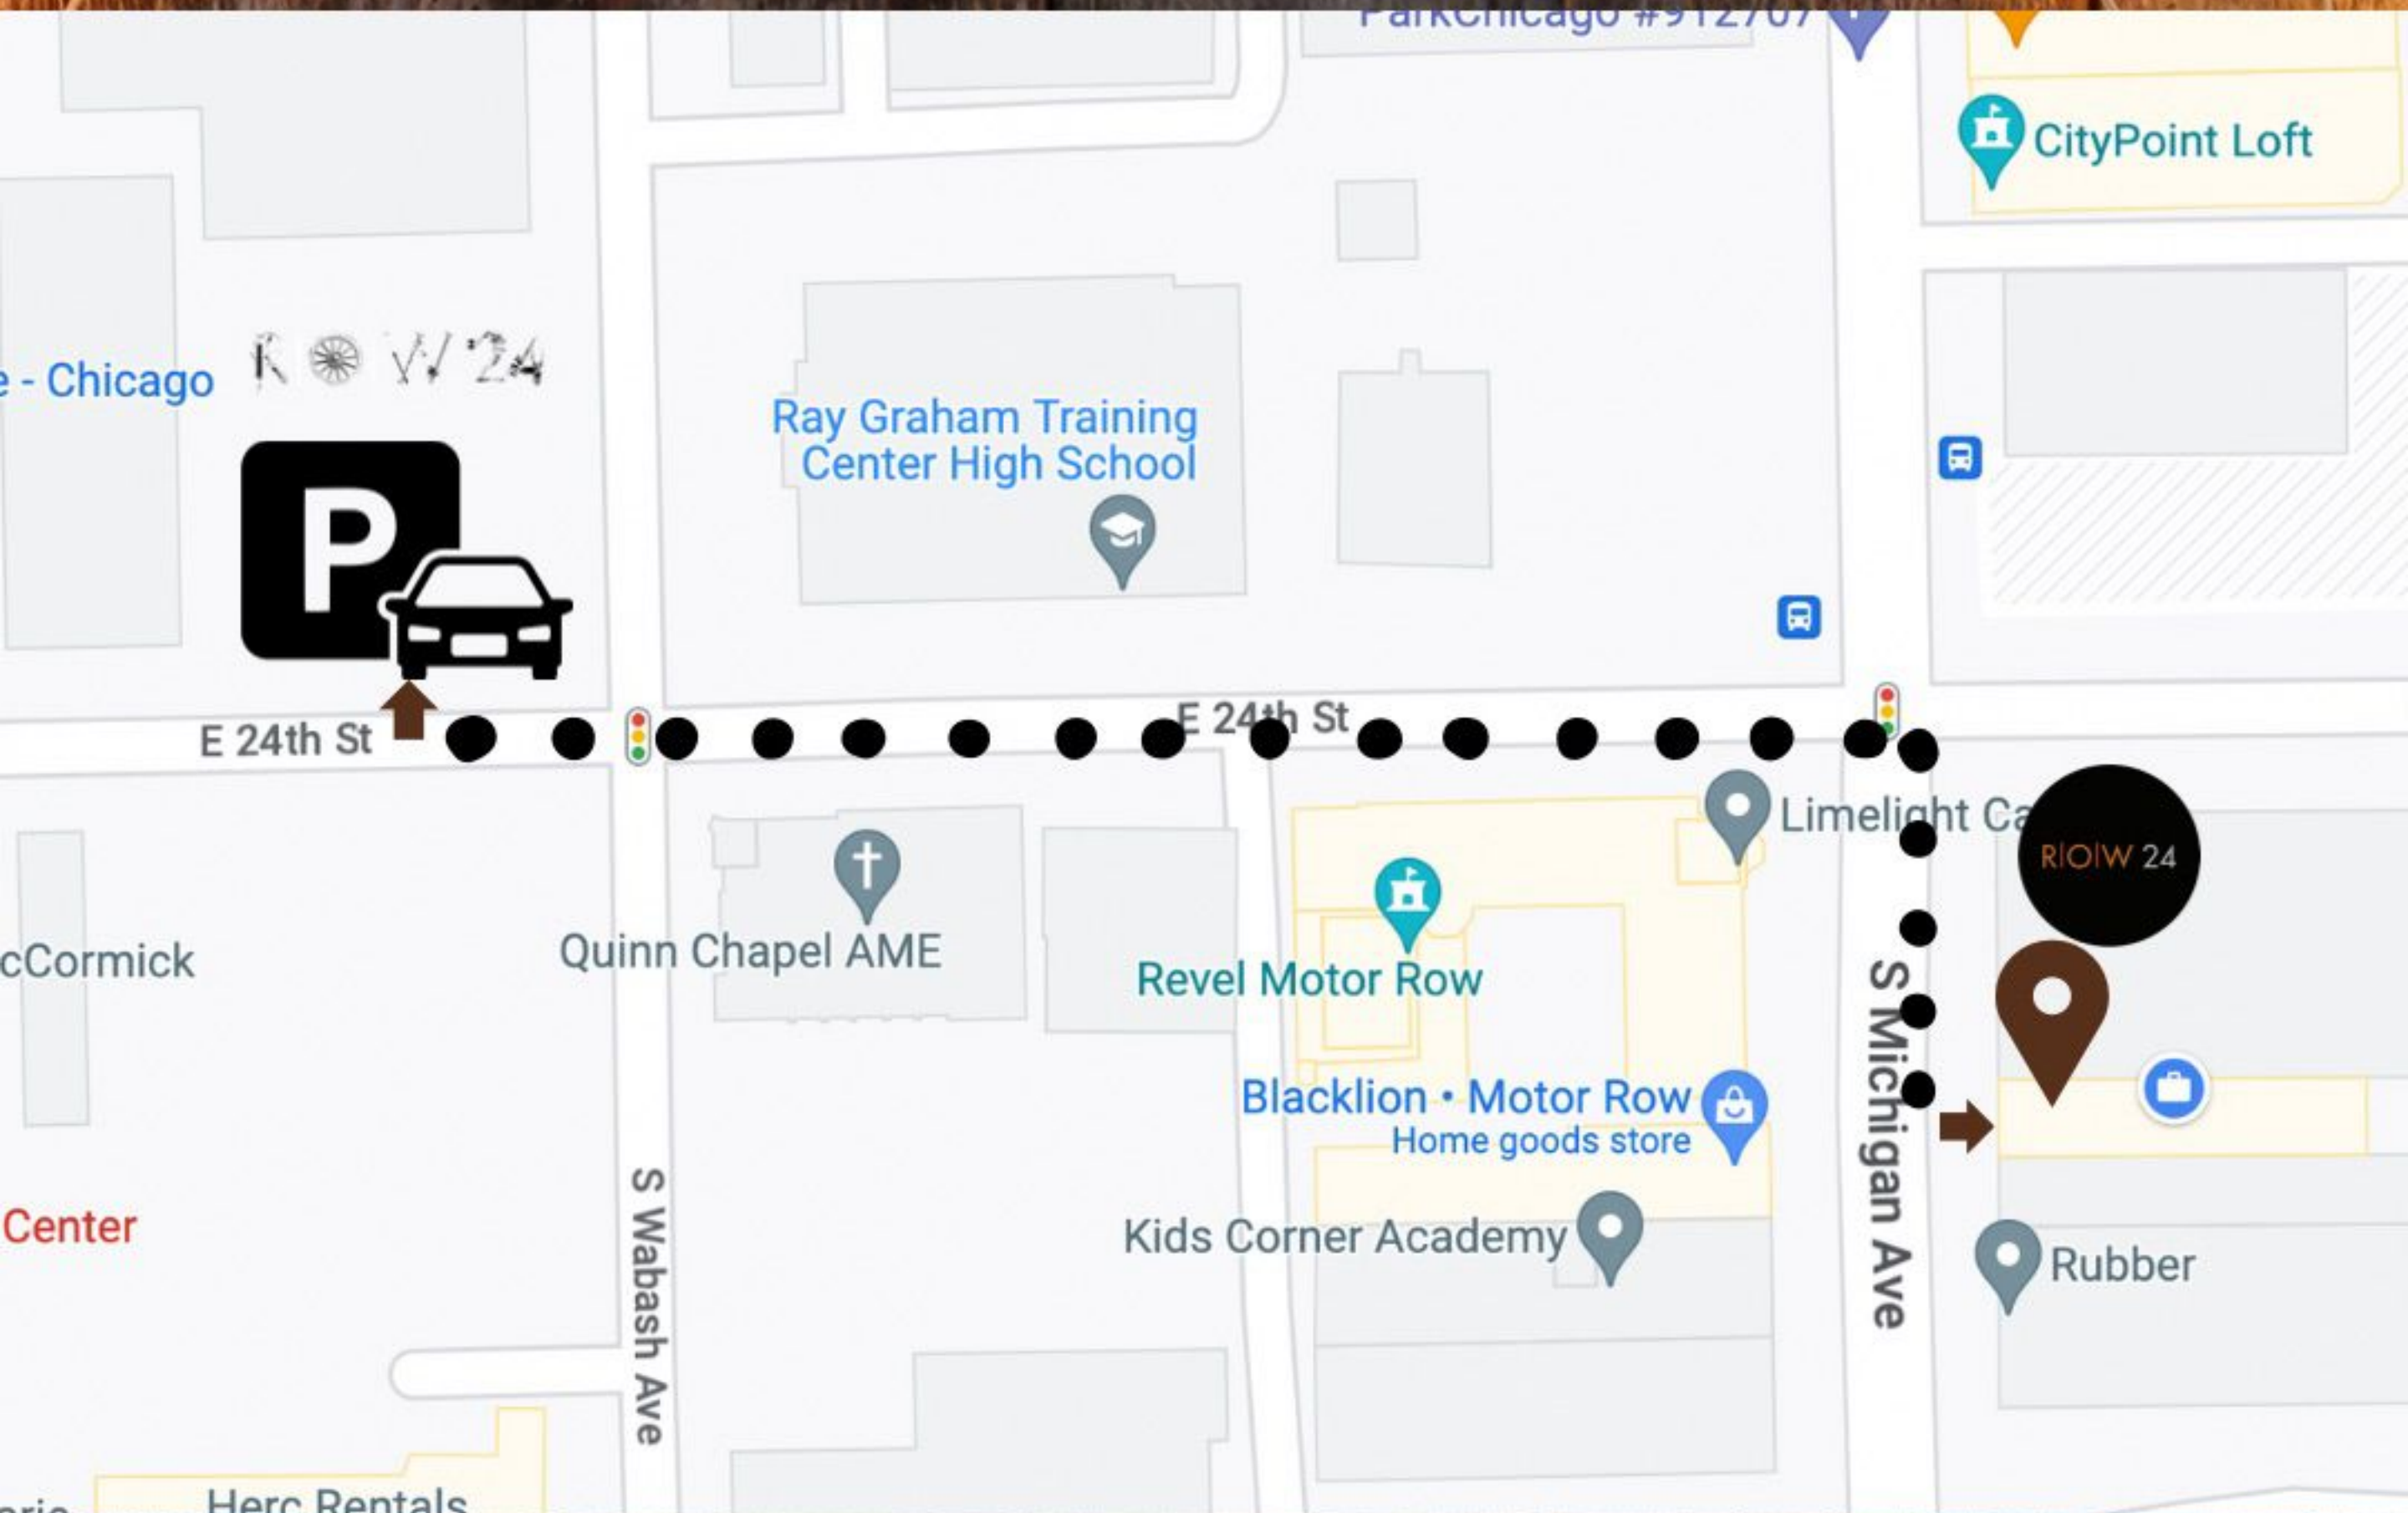

ROW 24 PARKING

2356 S WABASH, CHICAGO, IL